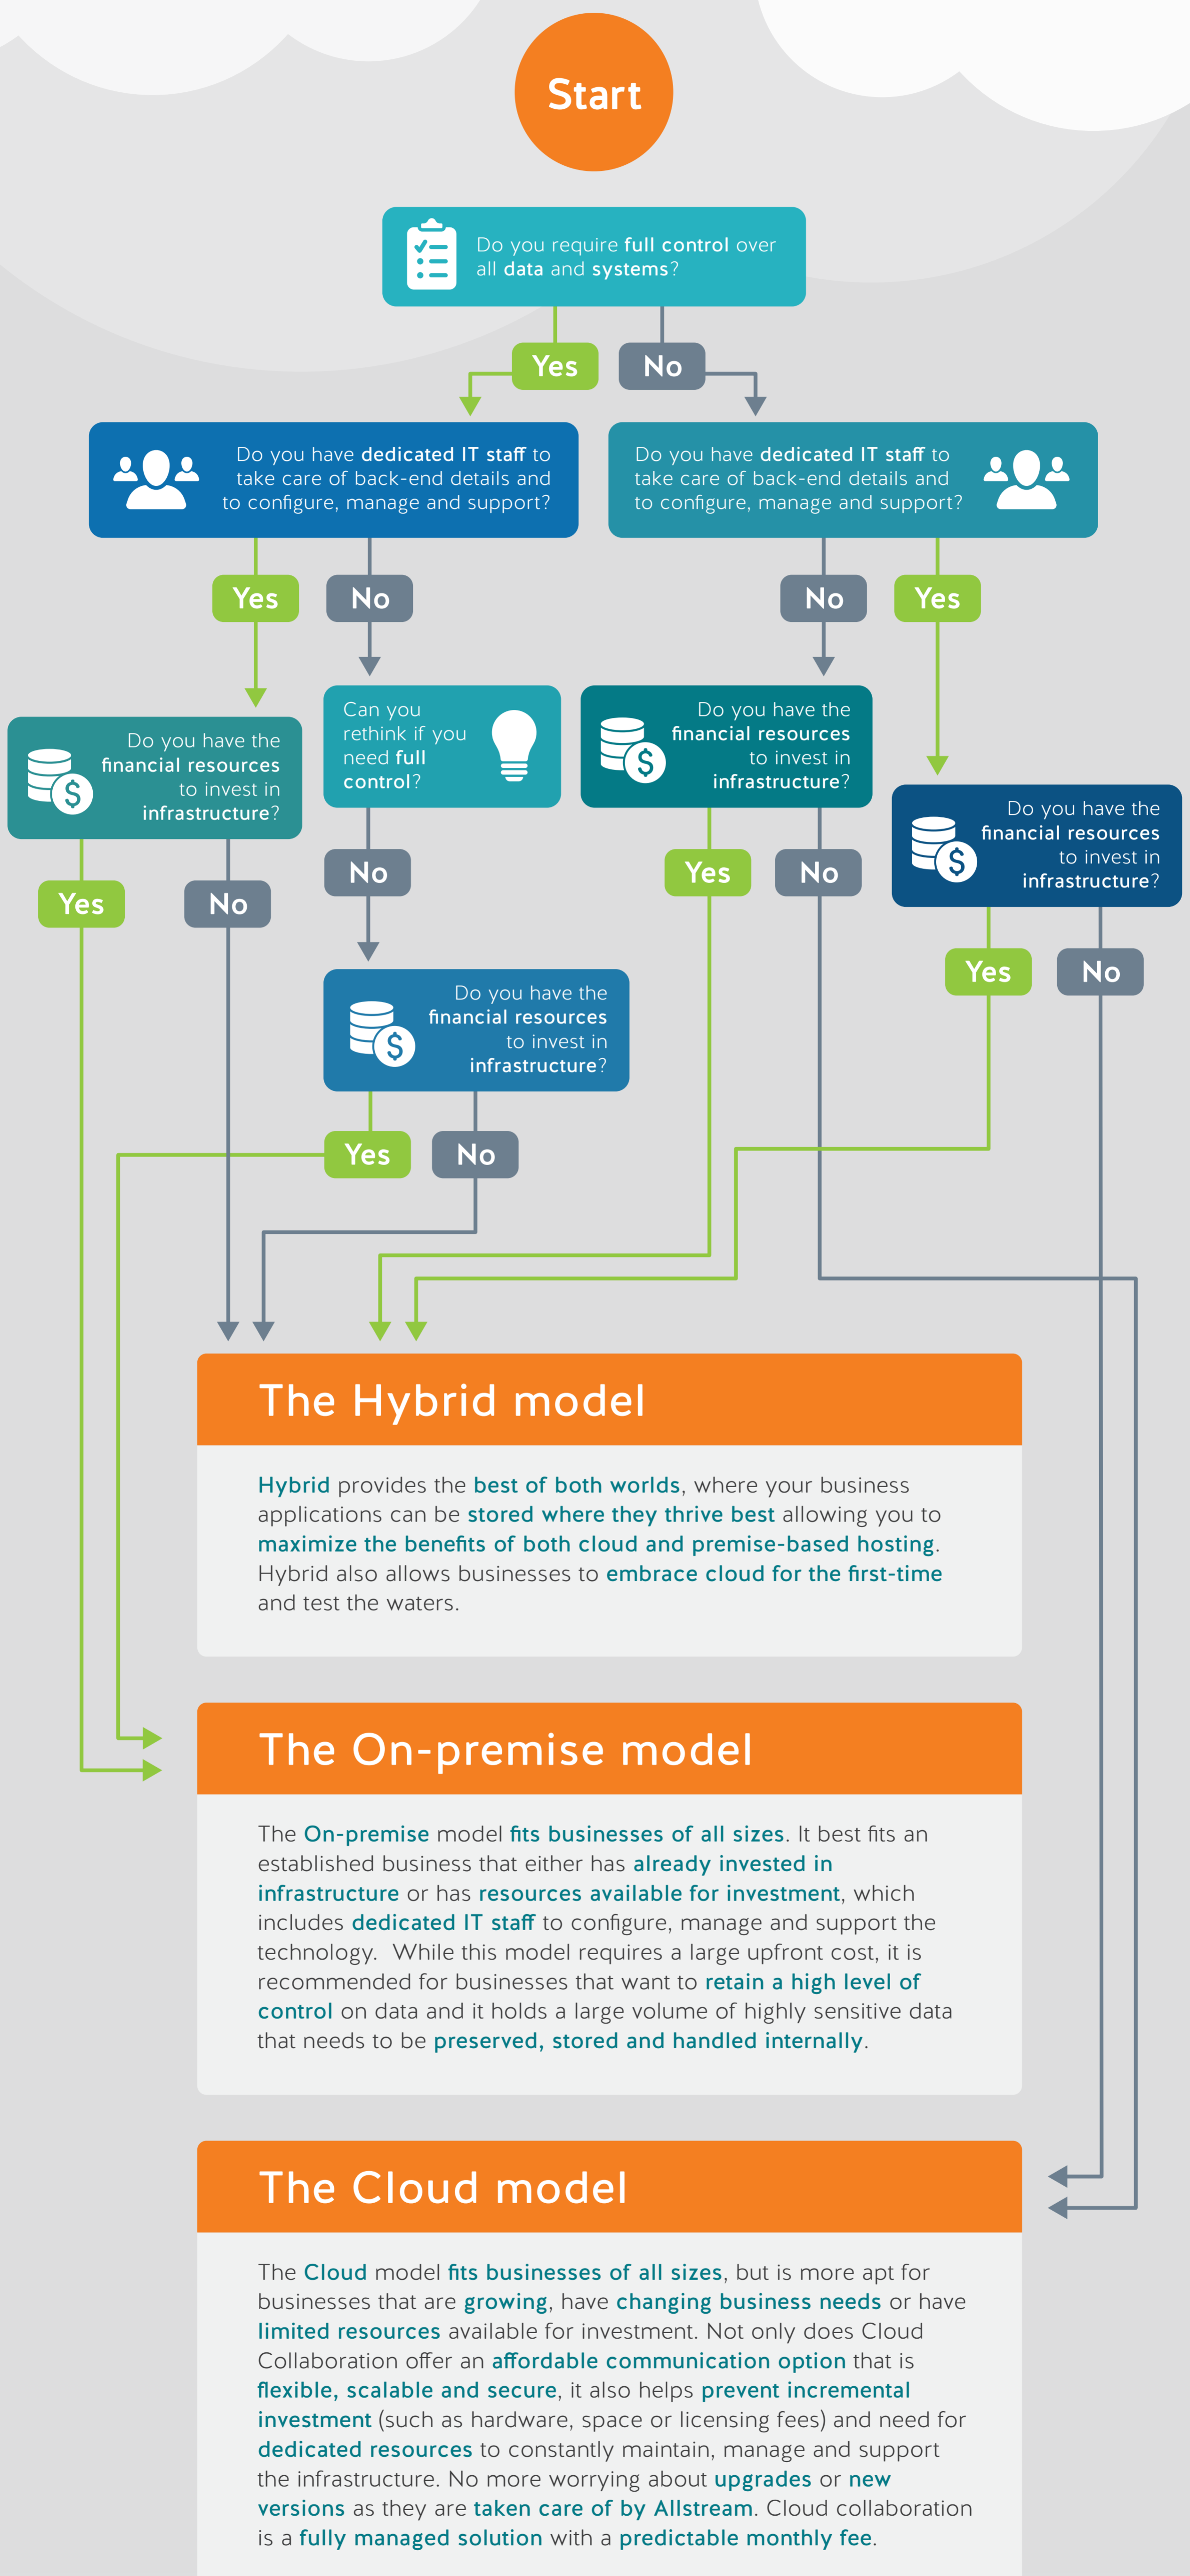

Which collaboration model fits your business?

Choose the right solution for you:
Cloud, On-premise or Hybrid.

To learn more, visit
allstream.com/micloud
or call 1-855-299-7050